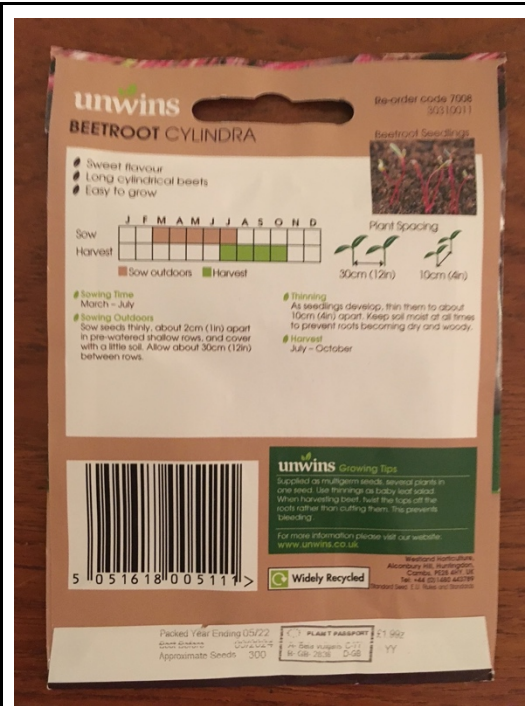

# Seed pack 6 – Traditional plot

You will have received one of three types of tomato, so all types are included here.

Beetroot

Cabbage

Carrots

Parsnips

Please refer to the RHS website for information about growing parsnips  
<https://www.rhs.org.uk/vegetables/parsnips/grow-your-own>

Tomatoes  
cherry sweetie

Tomatoes  
cherry plum

Tomatoes  
Alisa Craig

Runner beans  
(dwarf jackpot)