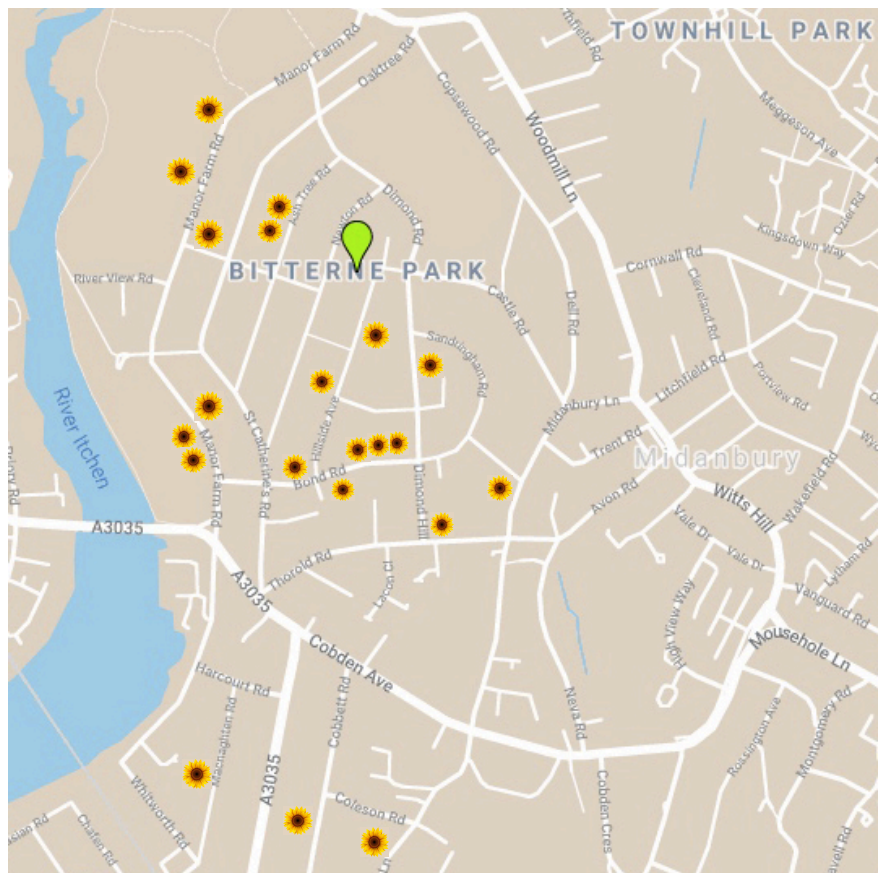

Organised by
**Bitterne Park
Growing Places**

A trail around Bitterne Park
Saturday, 8th May - all day
Milk float 11:30-1:30

194 Manor Farm Rd
158 Manor Farm Rd
141 Manor Farm Rd
55 Manor Farm Rd
44 Manor Farm Rd
42 Manor Farm Rd

50 Bond Rd
48 Bond Rd
44 Bond Rd
21 Bond Rd
14 Bond Rd

72 Ash Tree Rd
76 Ash Tree Rd

44 Hillside Ave
77 Hillside Ave

63 Dimond Rd

168 Midanbury Ln
26 Midanbury Ln

47 Thorold Rd

57 Macnaghten Rd

37 Cobbett Rd

Enter our **sunflower competition!** Collect free seeds - in association with Bitterne Park Family Fun

Please ensure that Covid-19 safety guidelines are adhered to